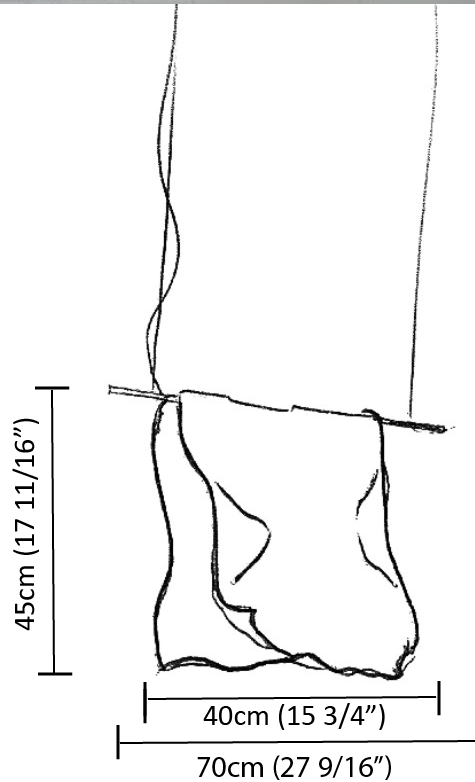

1. To build a product code in our configurator select the specify button on the base model # product page
2. To build a manual product code on this datasheet choose from the options listed below in blue font and add the suffix to the base model #

GENERAL

Series: Stendimi
Brand: Knikerboker
Division: Design
Mounting Type: Suspension
Mounting Location: Ceiling
Subcategory: Pendant

PHYSICAL

Shape: Abstract
Length (mm): 400
Length (in): 15 3/4
Height (mm): 450
Height (in): 17 11/16
Max. Overall Height (mm): 2450
Max. Overall Height (in): 96 7/16
Light Distribution: Direct / Indirect
Fixture Finish: EWH / EBK / MAN / COF / PRD / SLF / GLF / CLF / BRL / EWS / EWG / EWC / EWR / EBS / EBG / EBC / EBC / EBB / MAS / MAD / MAC / MAB / COS / CGO / CCL / CBL / PRS / PRG / PRC / PRB
Fixture Material: Metal
Cable Details: Silicon Cable 2000mm / 78 3/4"

ELECTRICAL

Lamp Type: LED
Total Output Wattage (W): 14.7
Dimming: 0-10V Dimming
Driver Included: Yes
Driver Location: Integrated
Driver Type: Constant Voltage - Universal
Driver Class: Class 2
Input Voltage (V): 120 - 277
Output Voltage (V): 24
Upon Request: (Not included - see components) Remote: 0-10Vdc dimming / (Included) Integral Non-dimming 277Vac

LED

Number of LEDs: 4 strips
Color Temperature (°K): 3000
Max. Delivered Lumen (lm): 1620
CRI: >80 CRI
Lamp Life (hrs): 50000

OPTICAL

RATINGS AND CERTIFICATIONS

Certified By: Certified for North American Standards
IP rating: IP20