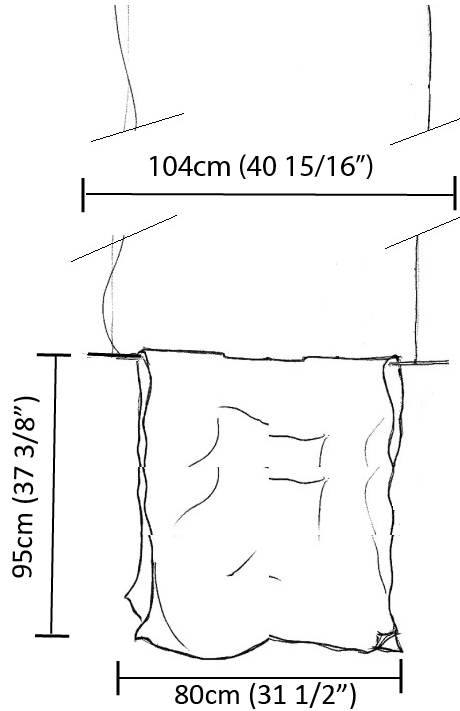

GENERAL

Series: Stendimi _____
Brand: Knikerboker _____
Division: Design _____
Mounting Type: Suspension _____
Mounting Location: Ceiling _____
Subcategory: Pendant _____

PHYSICAL

Shape: Abstract _____
Length (mm): 800 _____
Length (in): 31 ½ _____
Height (mm): 950 _____
Height (in): 37 ¾ _____
Max. Overall Height (mm): 2950 _____
Max. Overall Height (in): 116 ⅝ _____
Light Distribution: Direct / Indirect _____
Fixture Finish: EWH / EBK / MAN / COF / PRD / SLF / GLF / CLF / BRL / EWS / EWG / EWC / EWR / EBS / EBG / EBC / EBC / EBB / MAS / MAD / MAC / MAB / COS / CGO / CCL / CBL / PRS / PRG / PRC / PRB _____
Fixture Material: Metal _____
Cable Details: 2 Steel Cables 2000mm _____

ELECTRICAL

Lamp Type: LED _____
Total Output Wattage (W): 29.4 _____
Dimming: 0-10V Dimming _____
Driver Included: Yes _____
Driver Location: Integrated _____
Driver Type: Constant Voltage - Universal _____
Driver Class: Class 2 _____
Input Voltage (V): 120 - 277 _____
Output Voltage (V): 24 _____
Upon Request: (Not included - see components) Remote: 0-10Vdc dimming / (Included) Integral Non-dimming 277Vac _____

LED

Number of LEDs: 8 strips _____
Color Temperature (°K): 3000 _____
Max. Delivered Lumen (lm): 3240 _____
CRI: >80 CRI _____
Lamp Life (hrs): 50000 _____

OPTICAL

RATINGS AND CERTIFICATIONS

Certified By: Certified for North American Standards _____
IP rating: IP20 _____